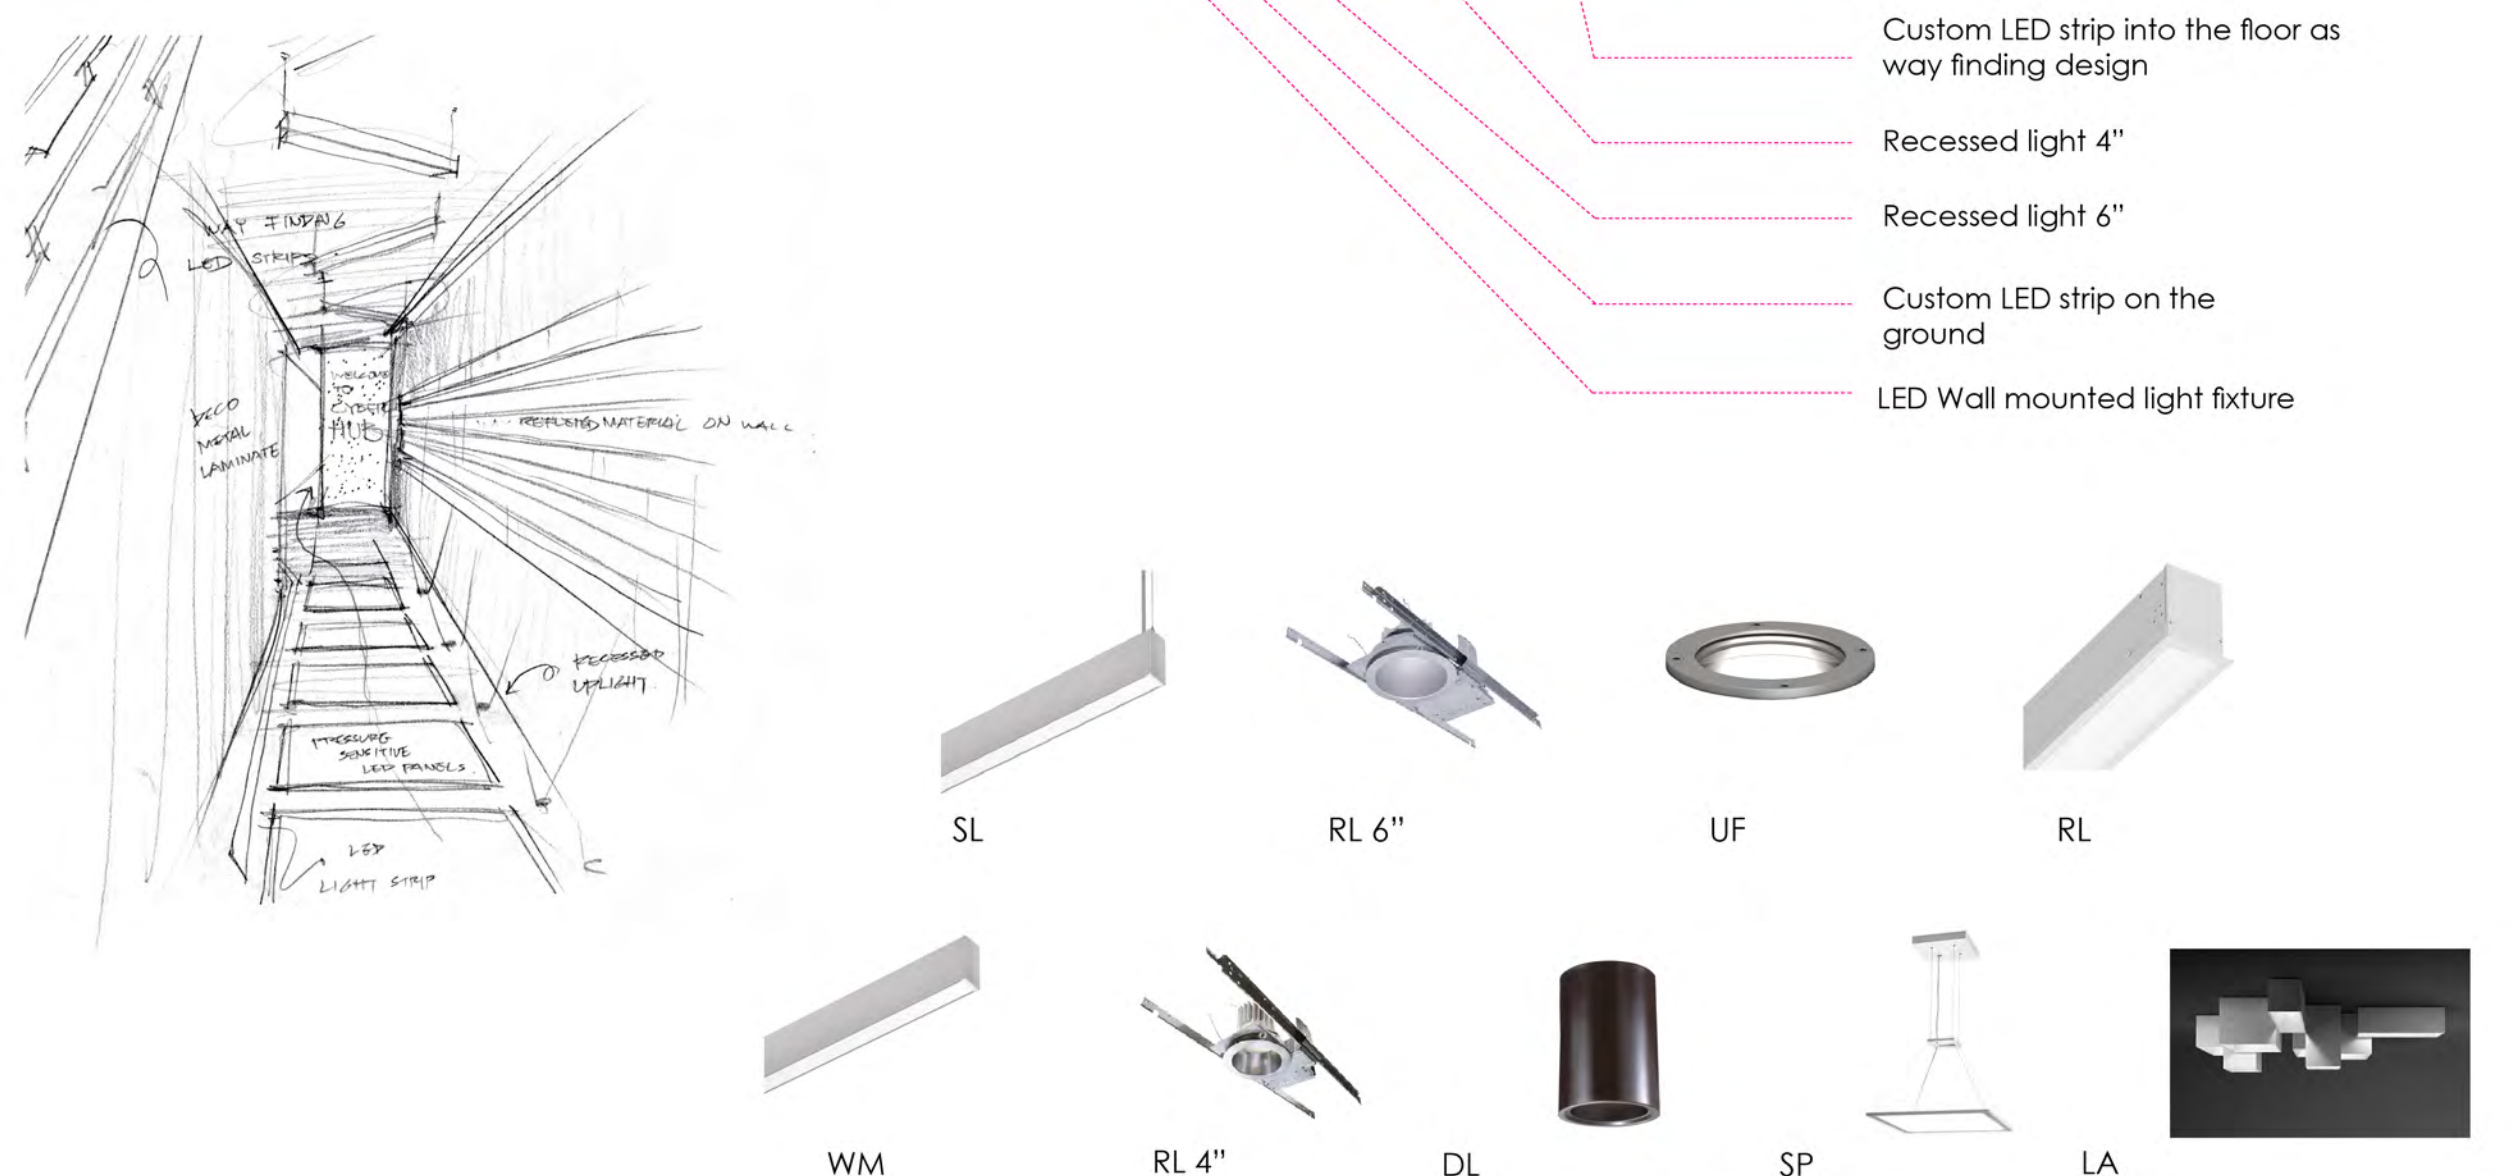

- 1 The experience of lighting starts at the entry when customers step into the space. The pressure sensitive LED panel on the floor interact with users of space to create a loading effect and draw people's attention fully into the space.
- 2 The suspended LED light fixtures respond to the design on the floor to lead the customer through the space invoking a sense of repetition.
- 3 The LED down light provide the feeling of togetherness to the area. These light fixtures appear as if they are moving up towards the ceiling which is later reflected in the bar area.
- 4 The LED strips set into the floor define the boundary of the area and give a glow to the metal laminates.
- 5 The LED screen is set as a visual element to the scene and informs the customers with gaming competitions and events that will happen within the space.
- 6 The recessed uplight on the floor illuminate the path way to promote safeness when the pressure sensitive panels are not awakened by people.

LIGHT MAP & CEILING PLAN

LIGHT SCHEDULE

Code	Symbol	Description	Manufacturer/Model	Lamp	Mounting	Remarks	Layers
SL	—	Suspended Light Fixture	Eaton / Define Series - Suspended	LED	Ceiling	Length: 4", 4000k	Flush Lens
RL6"	⊖	Recessed Downlight	Eaton / HC4 LED Series	LED	Ceiling		General
UF	⊕	Uplight fixture	Eaton / Boca 612	Halogen	Ground		General
RL	⊖	Recessed Light Fixture	Eaton / Neo-Ray Define Recessed	LED	Ceiling		Drop Lens
WM	⊖	Wall Mounted Light Fixture	Eaton / Define Series - Wall	LED	Wall		Flush Lens
RL4"	○	Recessed Downlight	Eaton / HC4 LED Series	LED	Ceiling		General
DL	●	Down Light Fixture	Eaton/ C16032	Fluorescent	Surface		General
SP	⊗	Suspended Pendant Light Fixture	Eaton / Sharper Sense Square Pendant Luminaire	LED	Ceiling	Without Acoustic Sound Absorption	
LA	□	Ceiling Lamp	Custom Design	LED	Ceiling		General