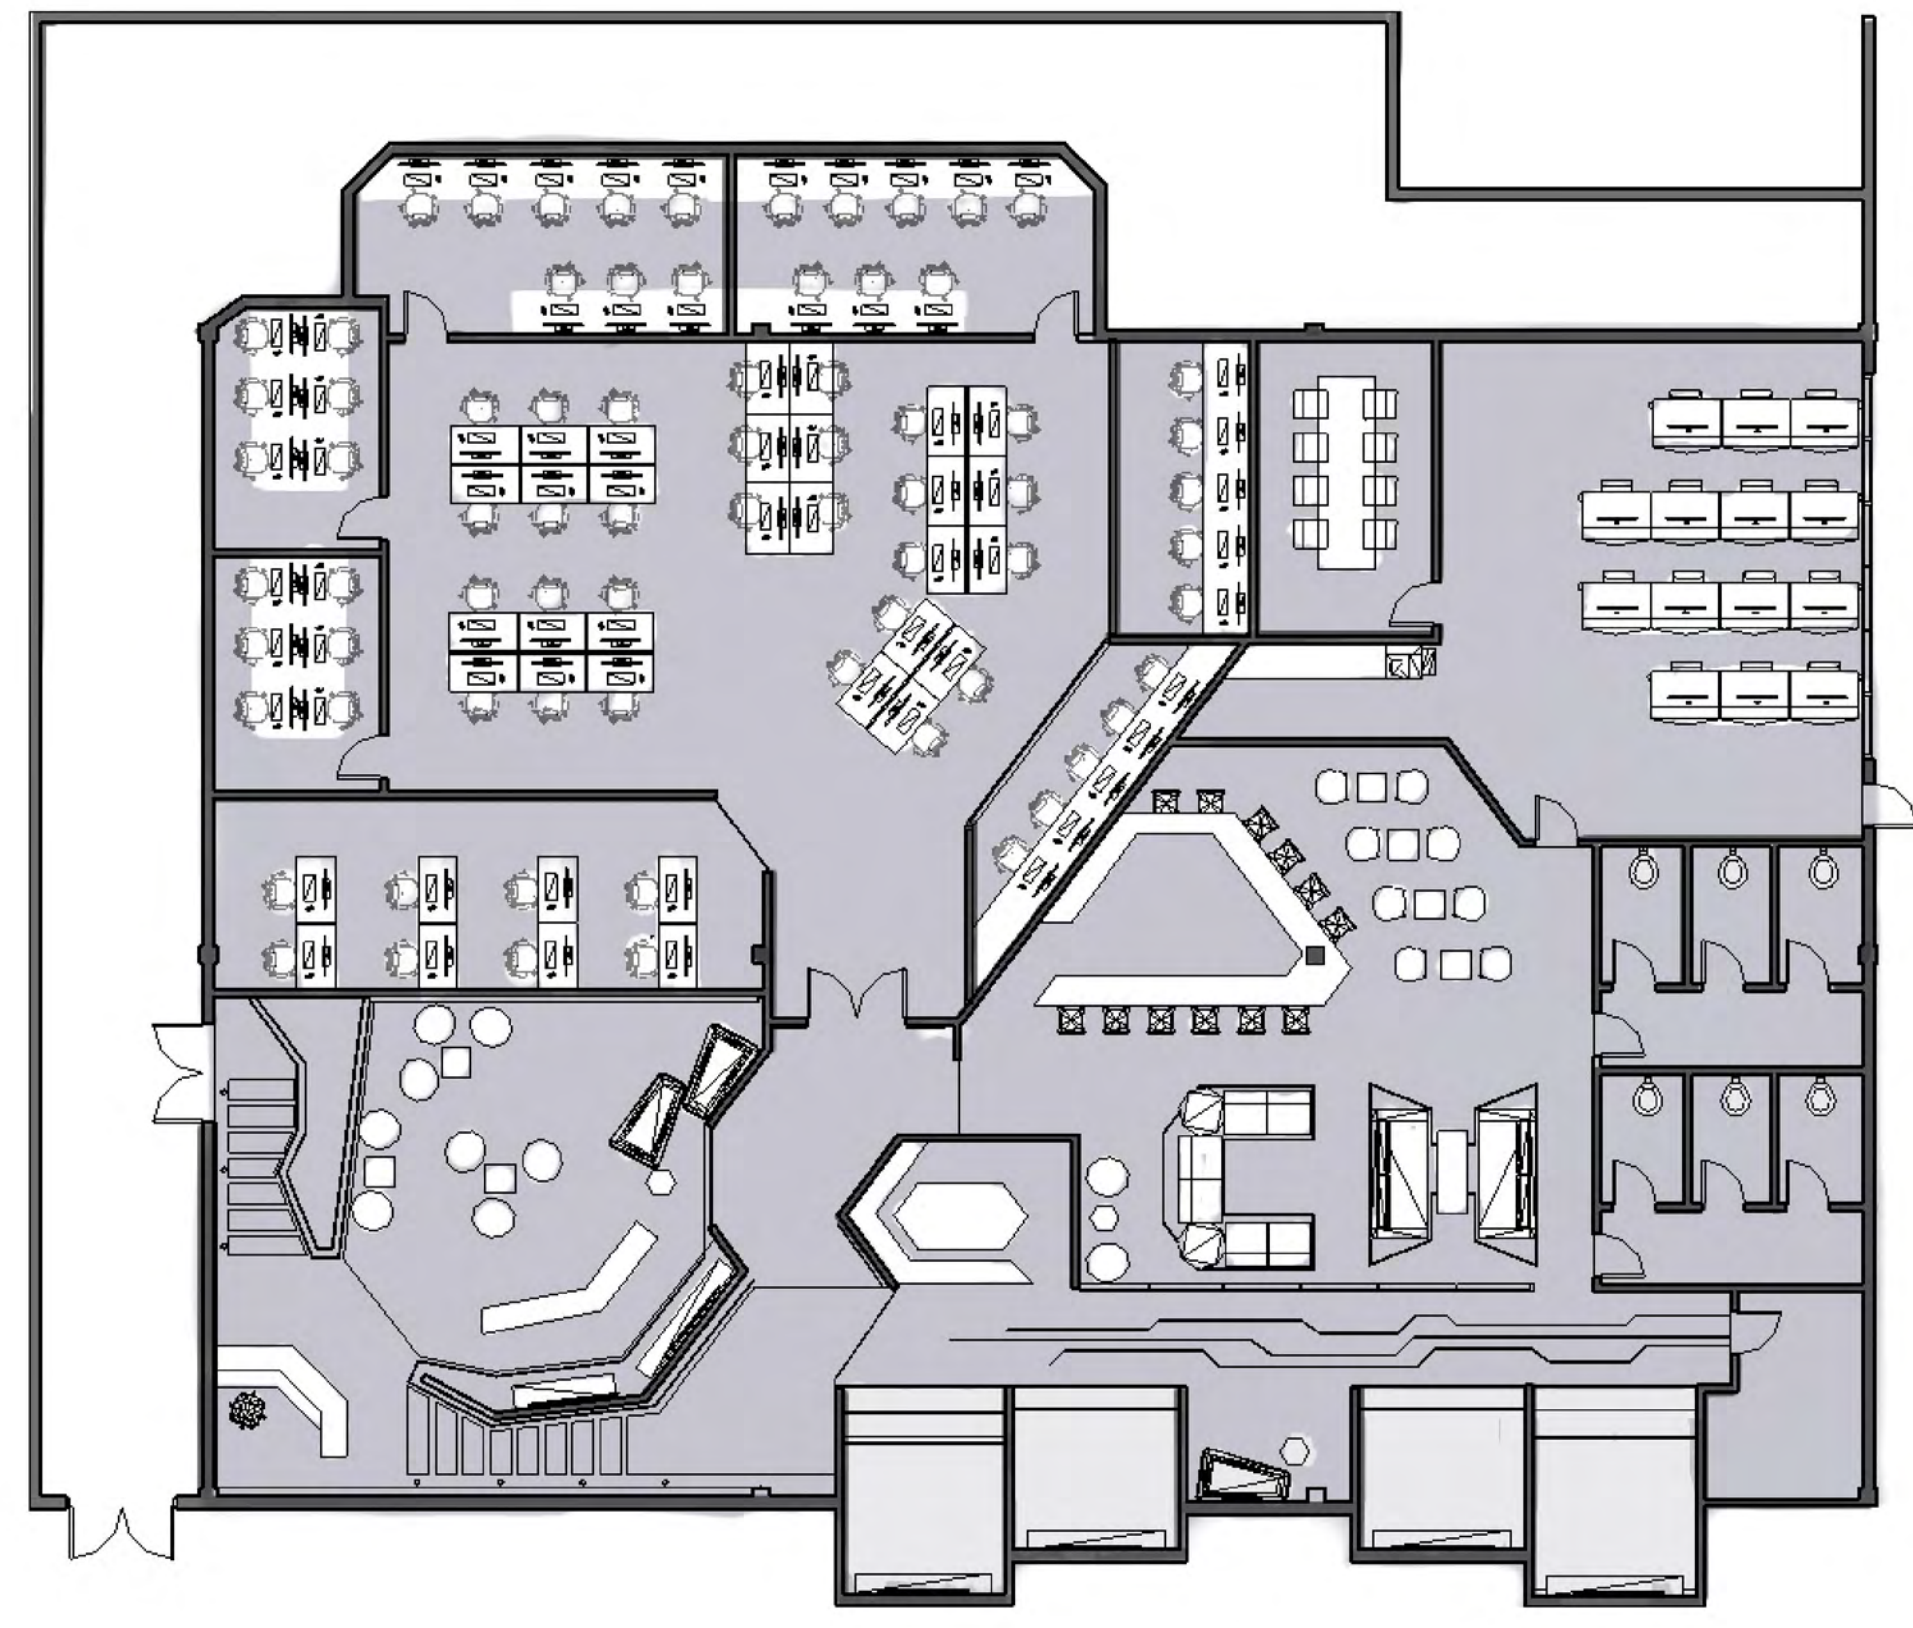

LIGHT MAP & CEILING PLAN

LIGHT SCHEDULE

Code	Symbol	Description	Manufacturer/Model	Lamp	Mounting	Remarks	Layers
SL	—	Suspended Light Fixture	Eaton / Define Series - Suspended	LED	Ceiling	Length: 4", 4000k	Flush Lens
RL6"	⊖	Recessed Downlight	Eaton / HC4 LED Series	LED	Ceiling		General
UF	⊕	Uplight fixture	Eaton / Boca 612	Halogen	Ground		General
RL	⊖	Recessed Light Fixture	Eaton / Neo-Ray Define Recessed	LED	Ceiling		Drop Lens
WM	⊖	Wall Mounted Light Fixture	Eaton / Define Series - Wall	LED	Wall		Flush Lens
RL4"	○	Recessed Downlight	Eaton / HC4 LED Series	LED	Ceiling		General
DL	●	Down Light Fixture	Eaton/ C16032	Fluorescent	Surface		General
SP	⊗	Suspended Pendant Light Fixture	Eaton / Sharper Sense Square Pendant Luminaire	LED	Ceiling	Without Acoustic Sound Absorption	
LA	□	Ceiling Lamp	Custom Design	LED	Ceiling		General

1 The LED strips are set into the ground as a wayfinding design through the hallway

2 Lighting defines the edges to each of the Virtual Reality Rooms and create a visual boundary of higher floor to avoid injury in dark areas.

ELEVATION DRAWING OF THE VR HALL

REFERENCE FLOOR PLAN

ROOM BRIGHTNESS & LPD

Room / Area	LPD (Lighting Power Density)	Room Brightness (fc)
Entry / Lobby	0.96 w / sq ft	40 fc
Break Area	0.6 w / sq ft	30 fc
VR Area	0.45 w / sq ft	19 fc
Bar	0.8 w / sq ft	28 fc

3 The ceiling lamps echo the seating area and drop out from ceiling like a blossom.

4 The recessed ceiling light is an illusion of cyber connections between people.

5 The arrangement of LED light strips makes the column look visually rising up towards the ceiling. The design follows the challenge of having a column in the middle of the area and turns it to the focal point within the space.