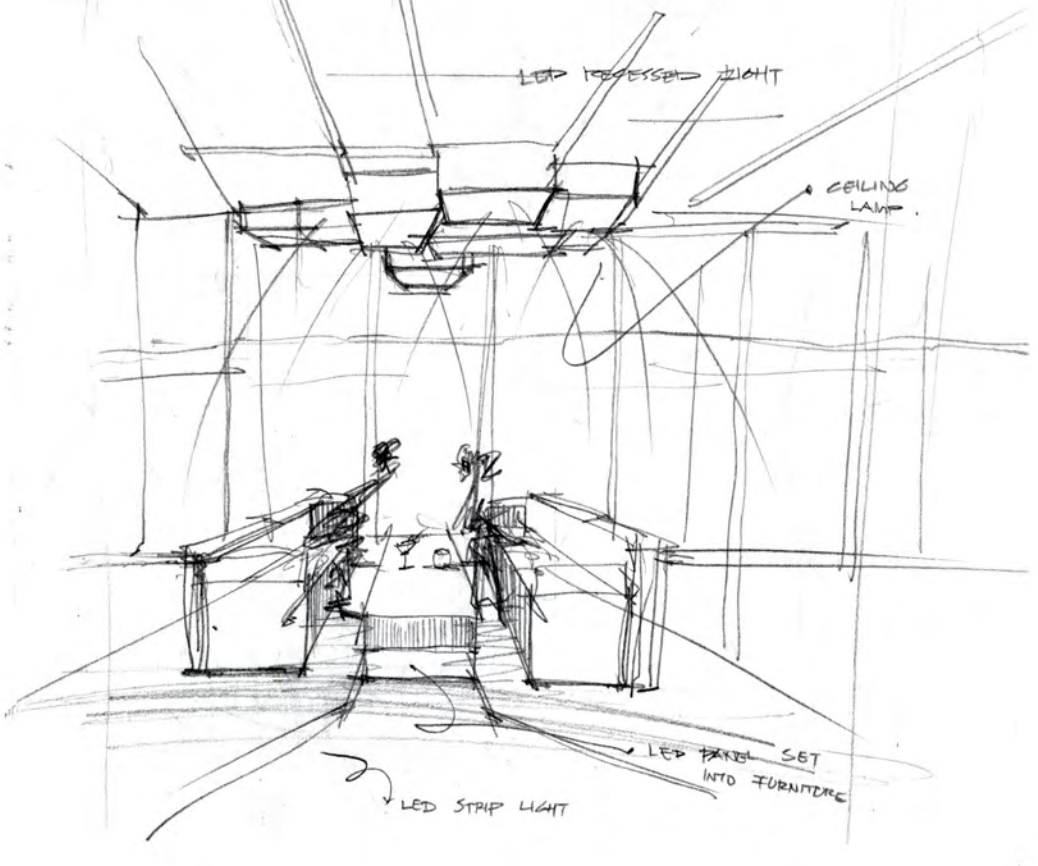

LIGHT MAP & CEILING PLAN

LIGHT SCHEDULE

Code	Symbol	Description	Manufacturer/Model	Lamp	Mounting	Remarks	Layers
SL	—	Suspended Light Fixture	Eaton / Define Series - Suspended	LED	Ceiling	Length: 4", 4000k	Flush Lens
RL6"	⊖	Recessed Downlight	Eaton / HC4 LED Series	LED	Ceiling		General
UF	⊕	Uplight fixture	Eaton / Boca 612	Halogen	Ground		General
RL	⊖	Recessed Light Fixture	Eaton / Neo-Ray Define Recessed	LED	Ceiling		Drop Lens
WM	⊖	Wall Mounted Light Fixture	Eaton / Define Series - Wall	LED	Wall		Flush Lens
RL4"	○	Recessed Downlight	Eaton / HC4 LED Series	LED	Ceiling		General
DL	●	Down Light Fixture	Eaton/ C16032	Fluorescent	Surface		General
SP	⊗	Suspended Pendant Light Fixture	Eaton / Sharper Sense Square Pendant Luminaire	LED	Ceiling	Without Acoustic Sound Absorption	
LA	□	Ceiling Lamp	Custom Design	LED	Ceiling		General

1 The LED strips are set into the ground as a wayfinding design through the hallway

2 Lighting defines the edges to each of the Virtual Reality Rooms and create a visual boundary of higher floor to avoid injury in dark areas.

ELEVATION DRAWING OF THE VR HALL

REFERENCE FLOOR PLAN

ROOM BRIGHTNESS & LPD

Room / Area	LPD (Lighting Power Density)	Room Brightness (fc)
Entry / Lobby	0.96 w / sq ft	40 fc
Break Area	0.6 w / sq ft	30 fc
VR Area	0.45 w / sq ft	19 fc
Bar	0.8 w / sq ft	28 fc

3 The ceiling lamps echo the seating area and drop out from ceiling like a blossom.

4 The recessed ceiling light is an illusion of cyber connections between people.

5 The arrangement of LED light strips makes the column look visually rising up towards the ceiling. The design follows the challenge of having a column in the middle of the area and turns it to the focal point within the space.