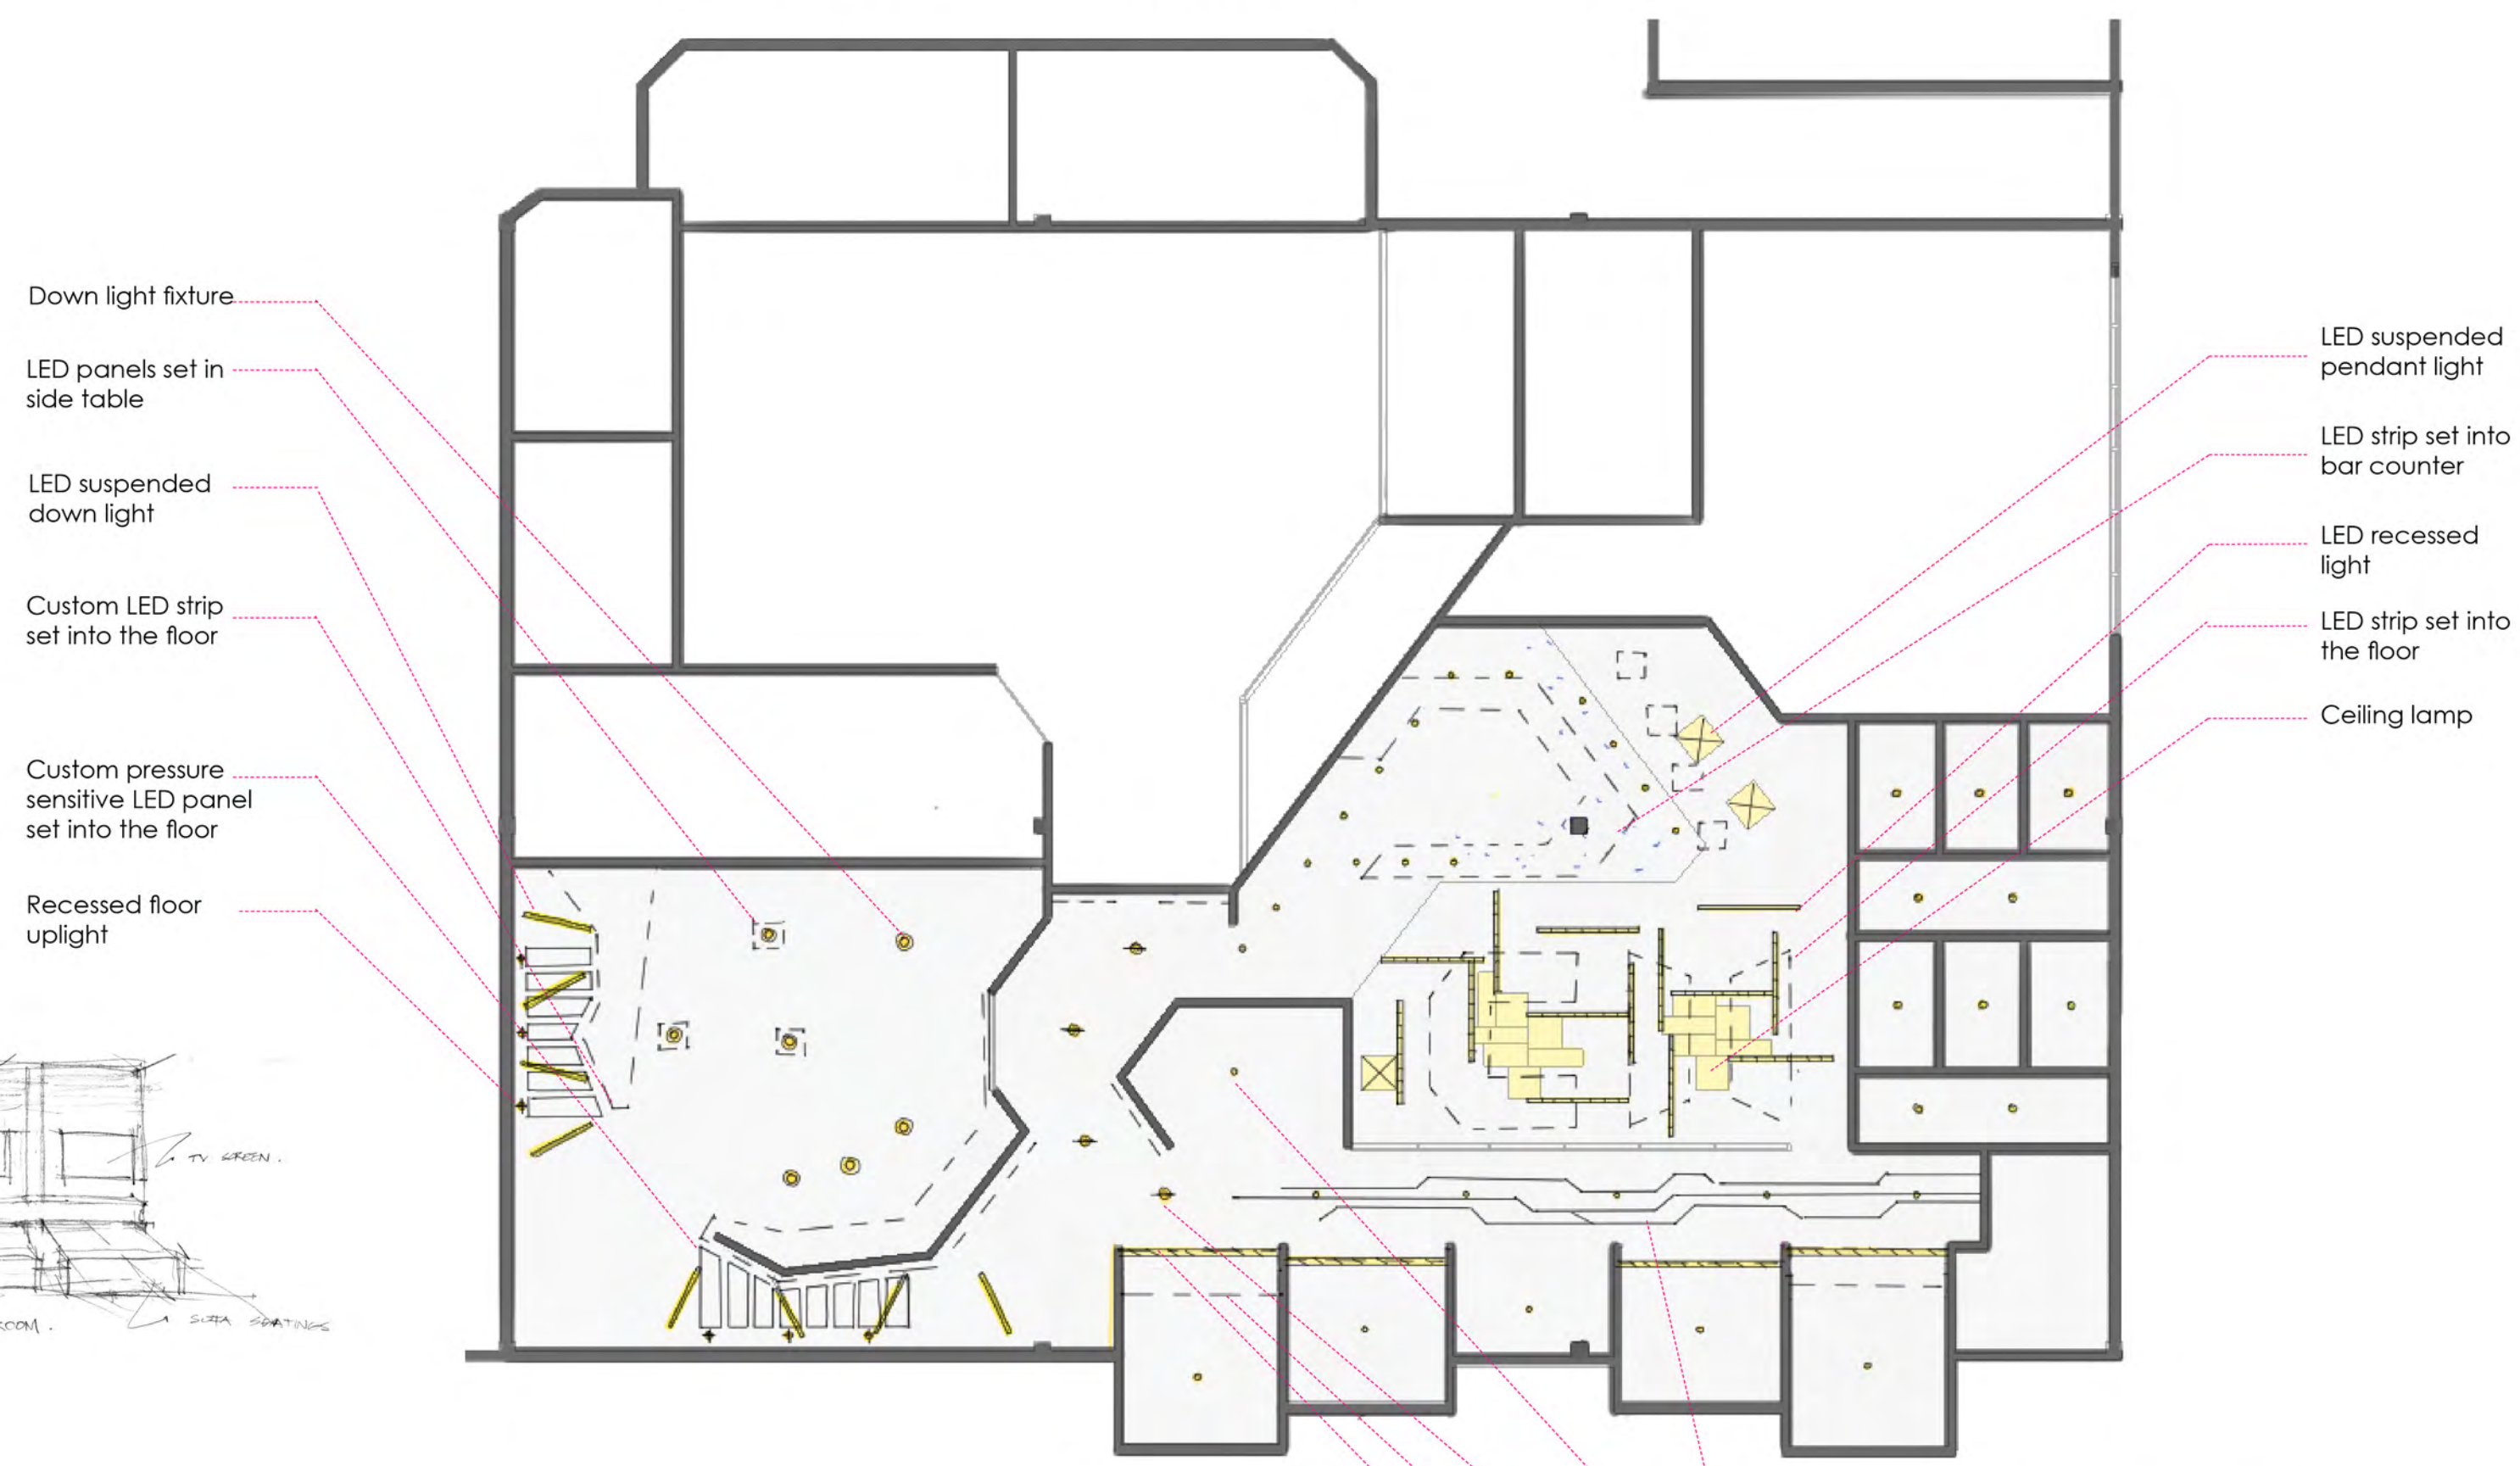

- 1 The experience of lighting starts at the entry when customers step into the space. The pressure sensitive LED panel on the floor interact with users of space to create a loading effect and draw people's attention fully into the space.
- 2 The suspended LED light fixtures respond to the design on the floor to lead the customer through the space invoking a sense of repetition.
- 3 The LED down light provide the feeling of togetherness to the area. These light fixtures appear as if they are moving up towards the ceiling which is later reflected in the bar area.
- 4 The LED strips set into the floor define the boundary of the area and give a glow to the metal laminates.
- 5 The LED screen is set as a visual element to the scene and informs the customers with gaming competitions and events that will happen within the space.
- 6 The recessed uplight on the floor illuminate the path way to promote safeness when the pressure sensitive panels are not awakened by people.

LIGHT MAP & CEILING PLAN

LIGHT SCHEDULE

Code	Symbol	Description	Manufacturer/Model	Lamp	Mounting	Remarks	Layers
SL	—	Suspended Light Fixture	Eaton / Define Series - Suspended	LED	Ceiling	Length: 4", 4000k	Flush Lens
RL6"	⊖	Recessed Downlight	Eaton / HC4 LED Series	LED	Ceiling		General
UF	⊕	Uplight fixture	Eaton / Boca 612	Halogen	Ground		General
RL	⊖	Recessed Light Fixture	Eaton / Neo-Ray Define Recessed	LED	Ceiling		Drop Lens
WM	⊖	Wall Mounted Light Fixture	Eaton / Define Series - Wall	LED	Wall		Flush Lens
RL4"	○	Recessed Downlight	Eaton / HC4 LED Series	LED	Ceiling		General
DL	●	Down Light Fixture	Eaton/ C16032	Fluorescent	Surface		General
SP	⊗	Suspended Pendant Light Fixture	Eaton / Sharper Sense Square Pendant Luminaire	LED	Ceiling	Without Acoustic Sound Absorption	
LA	□	Ceiling Lamp	Custom Design	LED	Ceiling		General