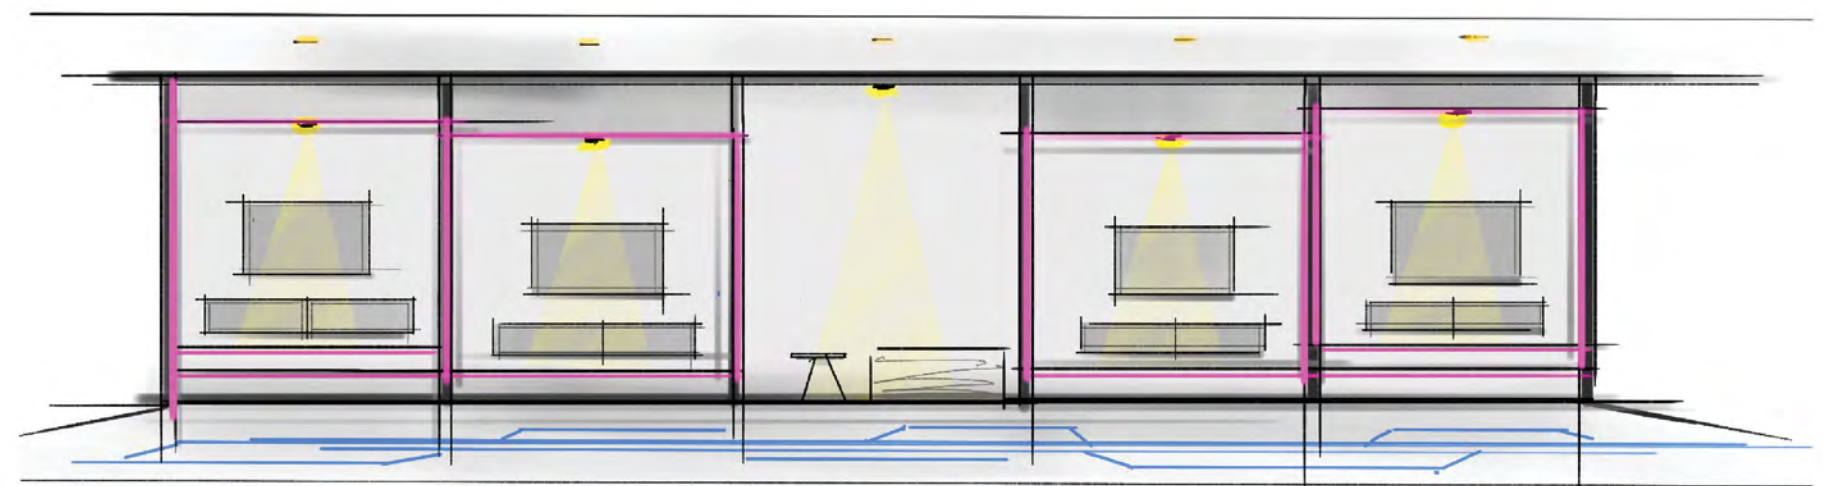

2 Lighting defines the edges to each of the Virtual Reality Rooms and create a visual boundary of higher floor to avoid injury in dark areas.

ELEVATION DRAWING OF THE VR HALL