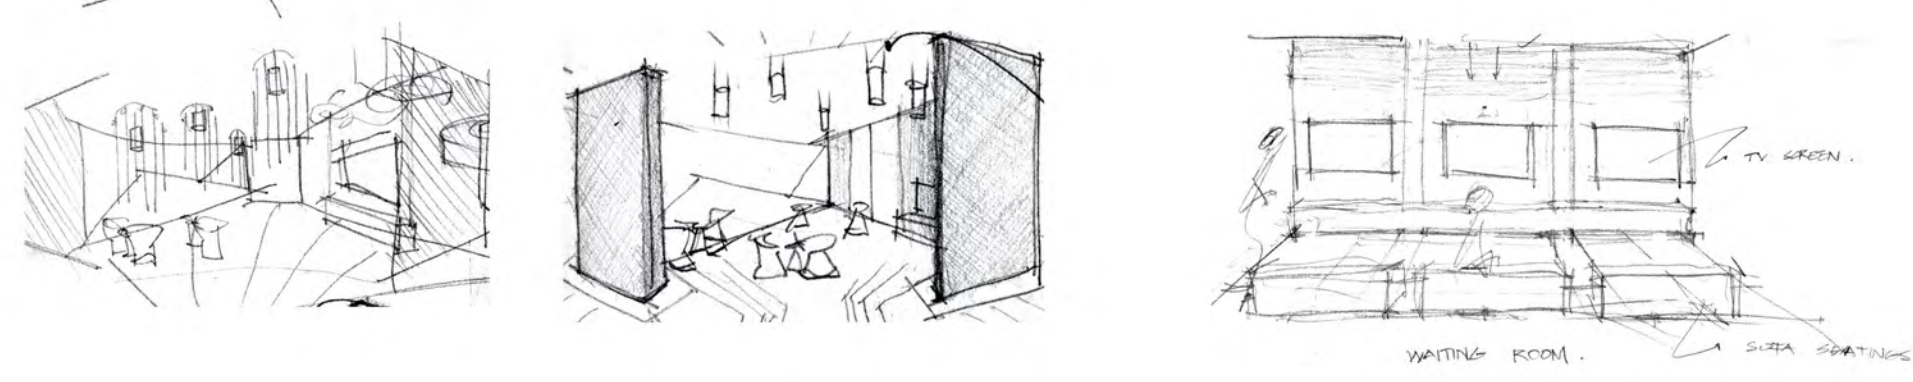

LIGHT MAP & CEILING PLAN