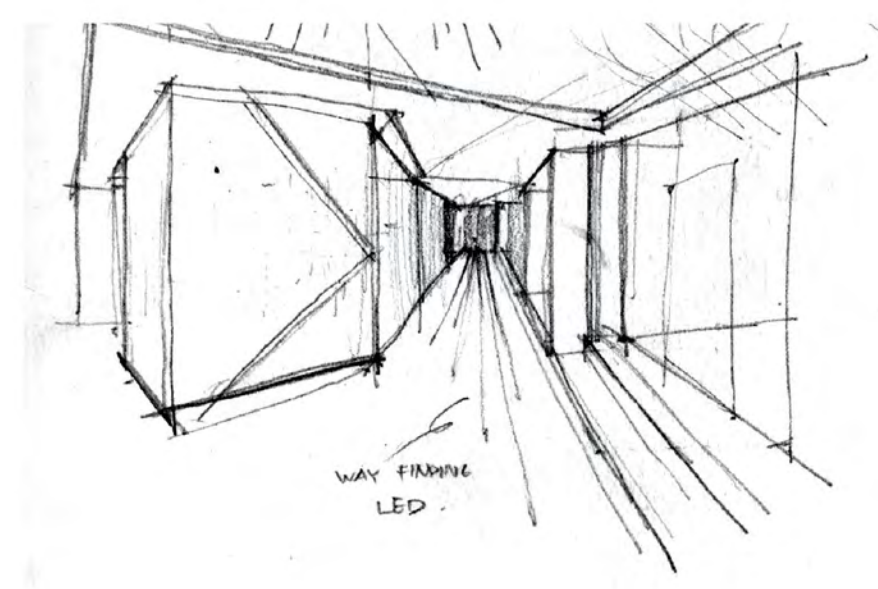

LIGHT MAP & CEILING PLAN

LIGHT SCHEDULE

Code	Symbol	Description	Manufacturer/Model	Lamp	Mounting	Remarks	Layers
SL	—	Suspended Light Fixture	Eaton / Define Series - Suspended	LED	Ceiling	Length: 4", 4000k	Flush Lens
RL6"	⊖	Recessed Downlight	Eaton / HC4 LED Series	LED	Ceiling		General
UF	⊕	Uplight fixture	Eaton / Boca 612	Halogen	Ground		General
RL	⊖	Recessed Light Fixture	Eaton / Neo-Ray Define Recessed	LED	Ceiling		Drop Lens
WM	⊖	Wall Mounted Light Fixture	Eaton / Define Series - Wall	LED	Wall		Flush Lens
RL4"	○	Recessed Downlight	Eaton / HC4 LED Series	LED	Ceiling		General
DL	●	Down Light Fixture	Eaton/ C16032	Fluorescent	Surface		General
SP	⊗	Suspended Pendant Light Fixture	Eaton / Sharper Sense Square Pendant Luminaire	LED	Ceiling	Without Acoustic Sound Absorption	
LA	□	Ceiling Lamp	Custom Design	LED	Ceiling		General

1 The LED strips are set into the ground as a wayfinding design through the hallway

2 Lighting defines the edges to each of the Virtual Reality Rooms and create a visual boundary of higher floor to avoid injury in dark areas.