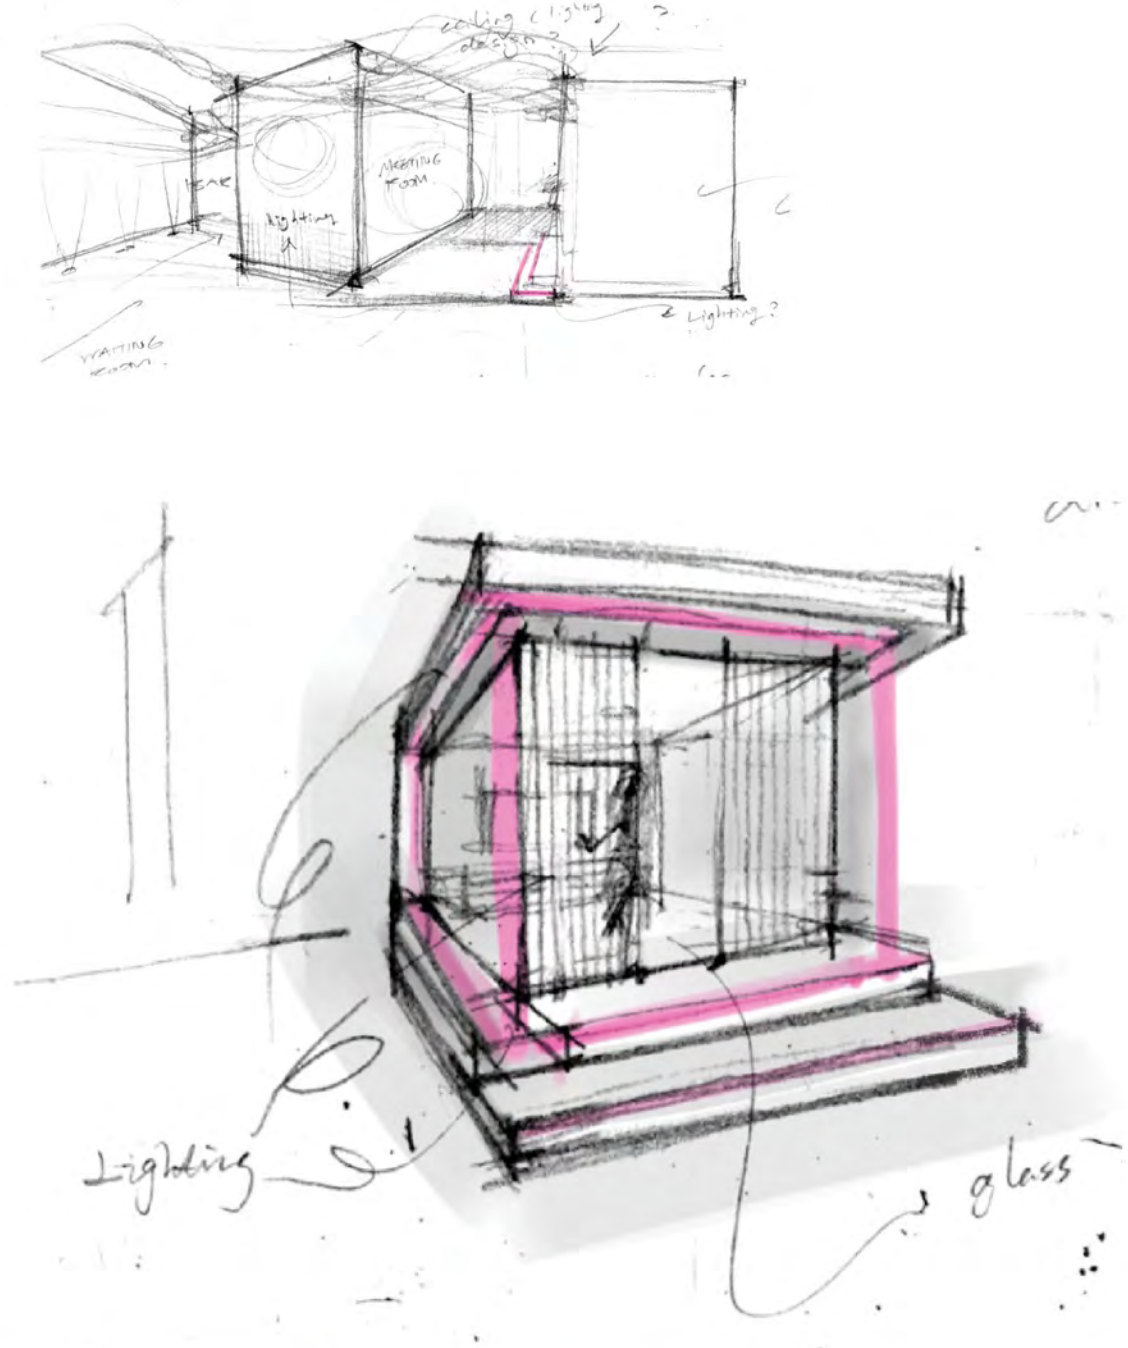

LIGHT MAP & CEILING PLAN

LIGHT SCHEDULE

Code	Symbol	Description	Manufacturer/Model	Lamp	Mounting	Remarks	Layers
SL	—	Suspended Light Fixture	Eaton / Define Series - Suspended	LED	Ceiling	Length: 4", 4000k	Flush Lens
RL6"	⊖	Recessed Downlight	Eaton / HC4 LED Series	LED	Ceiling		General
UF	⊕	Uplight fixture	Eaton / Boca 612	Halogen	Ground		General
RL	⊖	Recessed Light Fixture	Eaton / Neo-Ray Define Recessed	LED	Ceiling		Drop Lens
WM	⊖	Wall Mounted Light Fixture	Eaton / Define Series - Wall	LED	Wall		Flush Lens
RL4"	○	Recessed Downlight	Eaton / HC4 LED Series	LED	Ceiling		General
DL	●	Down Light Fixture	Eaton/ C16032	Fluorescent	Surface		General
SP	⊗	Suspended Pendant Light Fixture	Eaton / Sharper Sense Square Pendant Luminaire	LED	Ceiling	Without Acoustic Sound Absorption	
LA	□	Ceiling Lamp	Custom Design	LED	Ceiling		General

1 The LED strips are set into the ground as a wayfinding design through the hallway

2 Lighting defines the edges to each of the Virtual Reality Rooms and create a visual boundary of higher floor to avoid injury in dark areas.

3 The ceiling lamps echo the seating area and drop out from ceiling like a blossom.

4 The recessed ceiling light is an illusion of cyber connections between people.

5 The arrangement of LED light strips makes the column look visually rising up towards the ceiling. The design follows the challenge of having a column in the middle of the area and turns it to the focal point within the space.