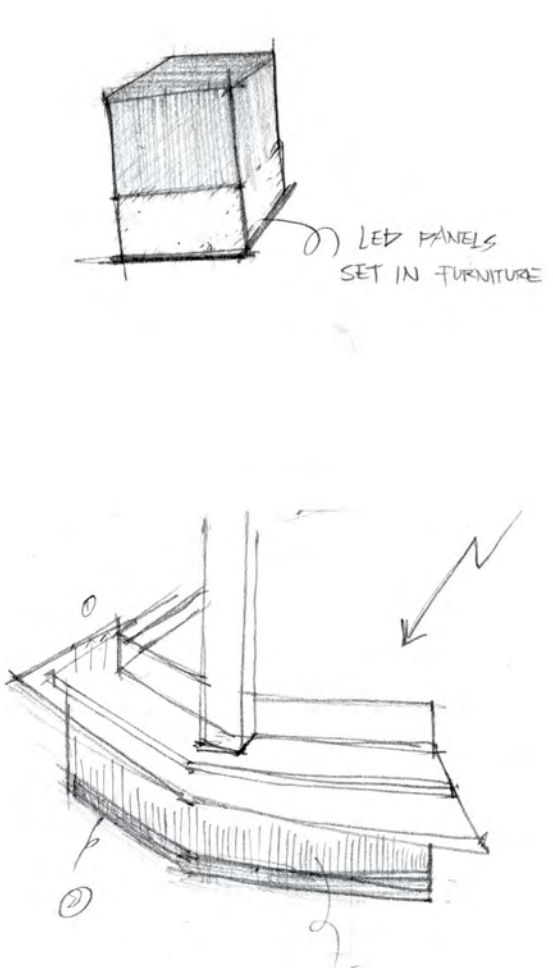

LIGHT MAP & CEILING PLAN

LIGHT SCHEDULE

Code	Symbol	Description	Manufacturer/Model	Lamp	Mounting	Remarks	Layers
SL	—	Suspended Light Fixture	Eaton / Define Series - Suspended	LED	Ceiling	Length: 4", 4000k	Flush Lens
RL6"	⊖	Recessed Downlight	Eaton / HC4 LED Series	LED	Ceiling		General
UF	⊕	Uplight fixture	Eaton / Boca 612	Halogen	Ground		General
RL	⊖	Recessed Light Fixture	Eaton / Neo-Ray Define Recessed	LED	Ceiling		Drop Lens
WM	⊖	Wall Mounted Light Fixture	Eaton / Define Series - Wall	LED	Wall		Flush Lens
RL4"	○	Recessed Downlight	Eaton / HC4 LED Series	LED	Ceiling		General
DL	●	Down Light Fixture	Eaton/ C16032	Fluorescent	Surface		General
SP	⊗	Suspended Pendant Light Fixture	Eaton / Sharper Sense Square Pendant Luminaire	LED	Ceiling	Without Acoustic Sound Absorption	
LA	□	Ceiling Lamp	Custom Design	LED	Ceiling		General

1 The LED strips are set into the ground as a wayfinding design through the hallway

2 Lighting defines the edges to each of the Virtual Reality Rooms and create a visual boundary of higher floor to avoid injury in dark areas.

ELEVATION DRAWING OF THE VR HALL

REFERENCE FLOOR PLAN

ROOM BRIGHTNESS & LPD

Room / Area	LPD (Lighting Power Density)	Room Brightness (fc)
Entry / Lobby	0.96 w / sq ft	40 fc
Break Area	0.6 w / sq ft	30 fc
VR Area	0.45 w / sq ft	19 fc
Bar	0.8 w / sq ft	28 fc

3 The ceiling lamps echo the seating area and drop out from ceiling like a blossom.

4 The recessed ceiling light is an illusion of cyber connections between people.

5 The arrangement of LED light strips makes the column look visually rising up towards the ceiling. The design follows the challenge of having a column in the middle of the area and turns it to the focal point within the space.